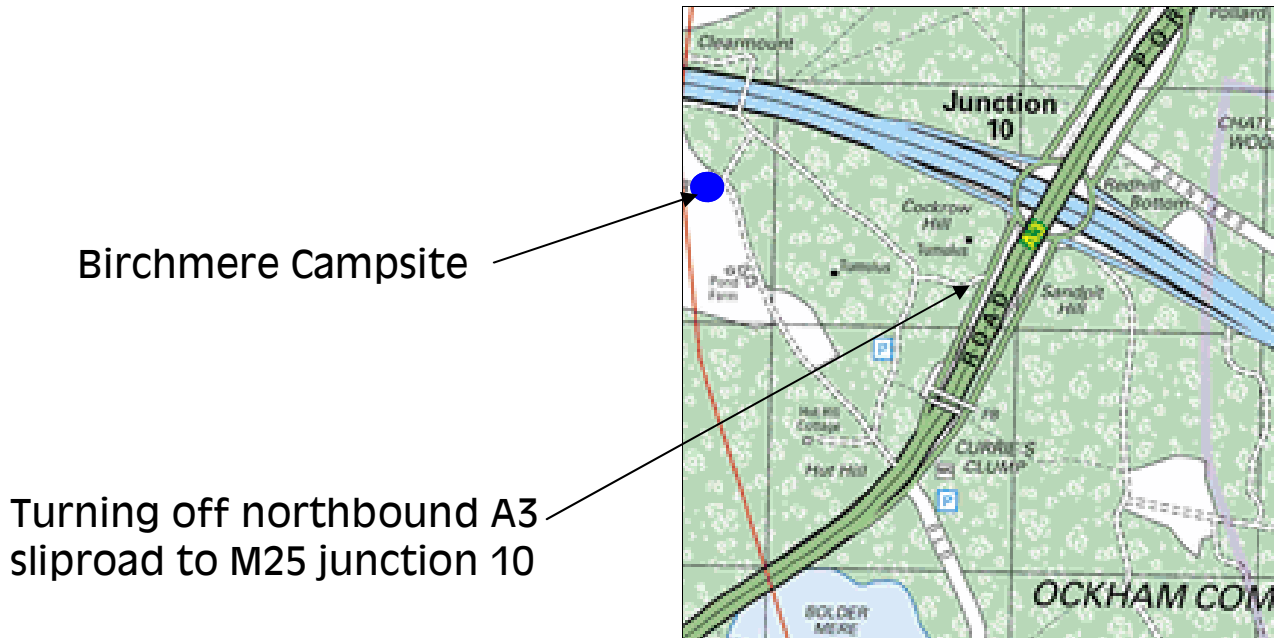

Directions to Birchmere Campsite, Wisley Common

The turning is off the Northbound A3 just before the junction with the M25—keep in the left hand lane of the slip road and slow down the turning is shortly after the overhead signs indicating that traffic lights are ahead.

The gate must be kept locked at all times. Please contact your section leader for the padlock combination if arriving/leaving when the gate is unmanned